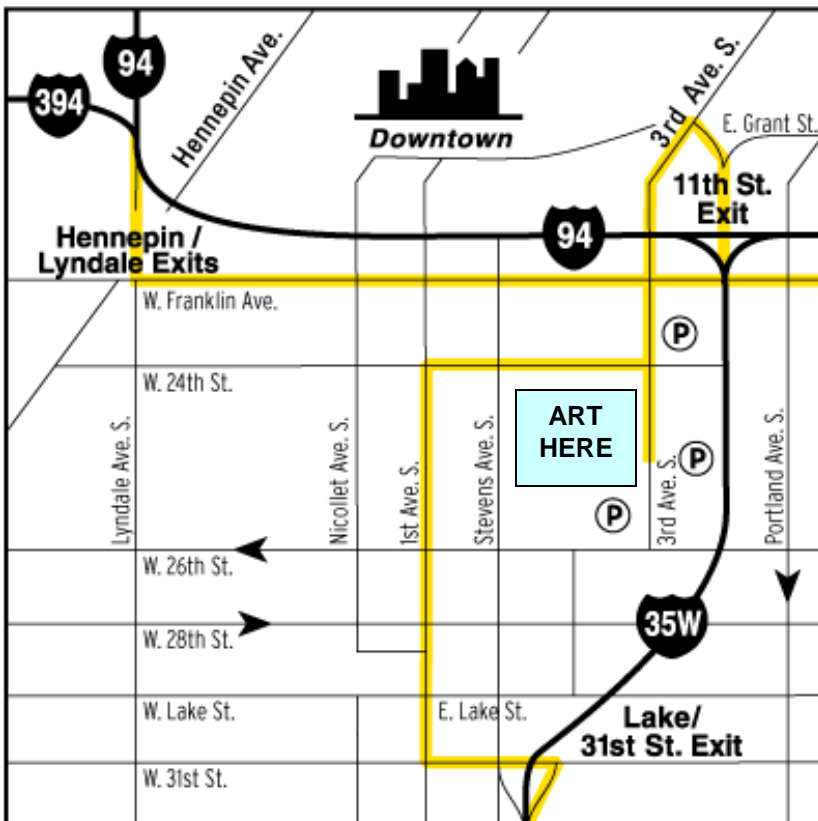

 Convenient access from freeways

Minneapolis Institute of Arts
 2400 Third Avenue South
 Minneapolis, MN 55404

Getting Here

Located on Twin Cities Metro Transit route #11 on Third Avenue and routes #17 and #18 on Nicollet Avenue.

Parking

Free off-street parking available along Third Avenue.

Museum Hours

Tuesday	10 a.m. - 5 p.m.
Wednesday	10 a.m. - 5 p.m.
Thursday	10 a.m. - 9 p.m.
Friday	10 a.m. - 5 p.m.
Saturday	10 a.m. - 5 p.m.
Sunday	11 a.m. - 5 p.m.
Monday	Closed

Contact Us

(612) 870-3131
www.artsmia.org

 Convenient access from freeways

Minneapolis Institute of Arts
 2400 Third Avenue South
 Minneapolis, MN 55404

Getting Here

Located on Twin Cities Metro Transit route #11 on Third Avenue and routes #17 and #18 on Nicollet Avenue.